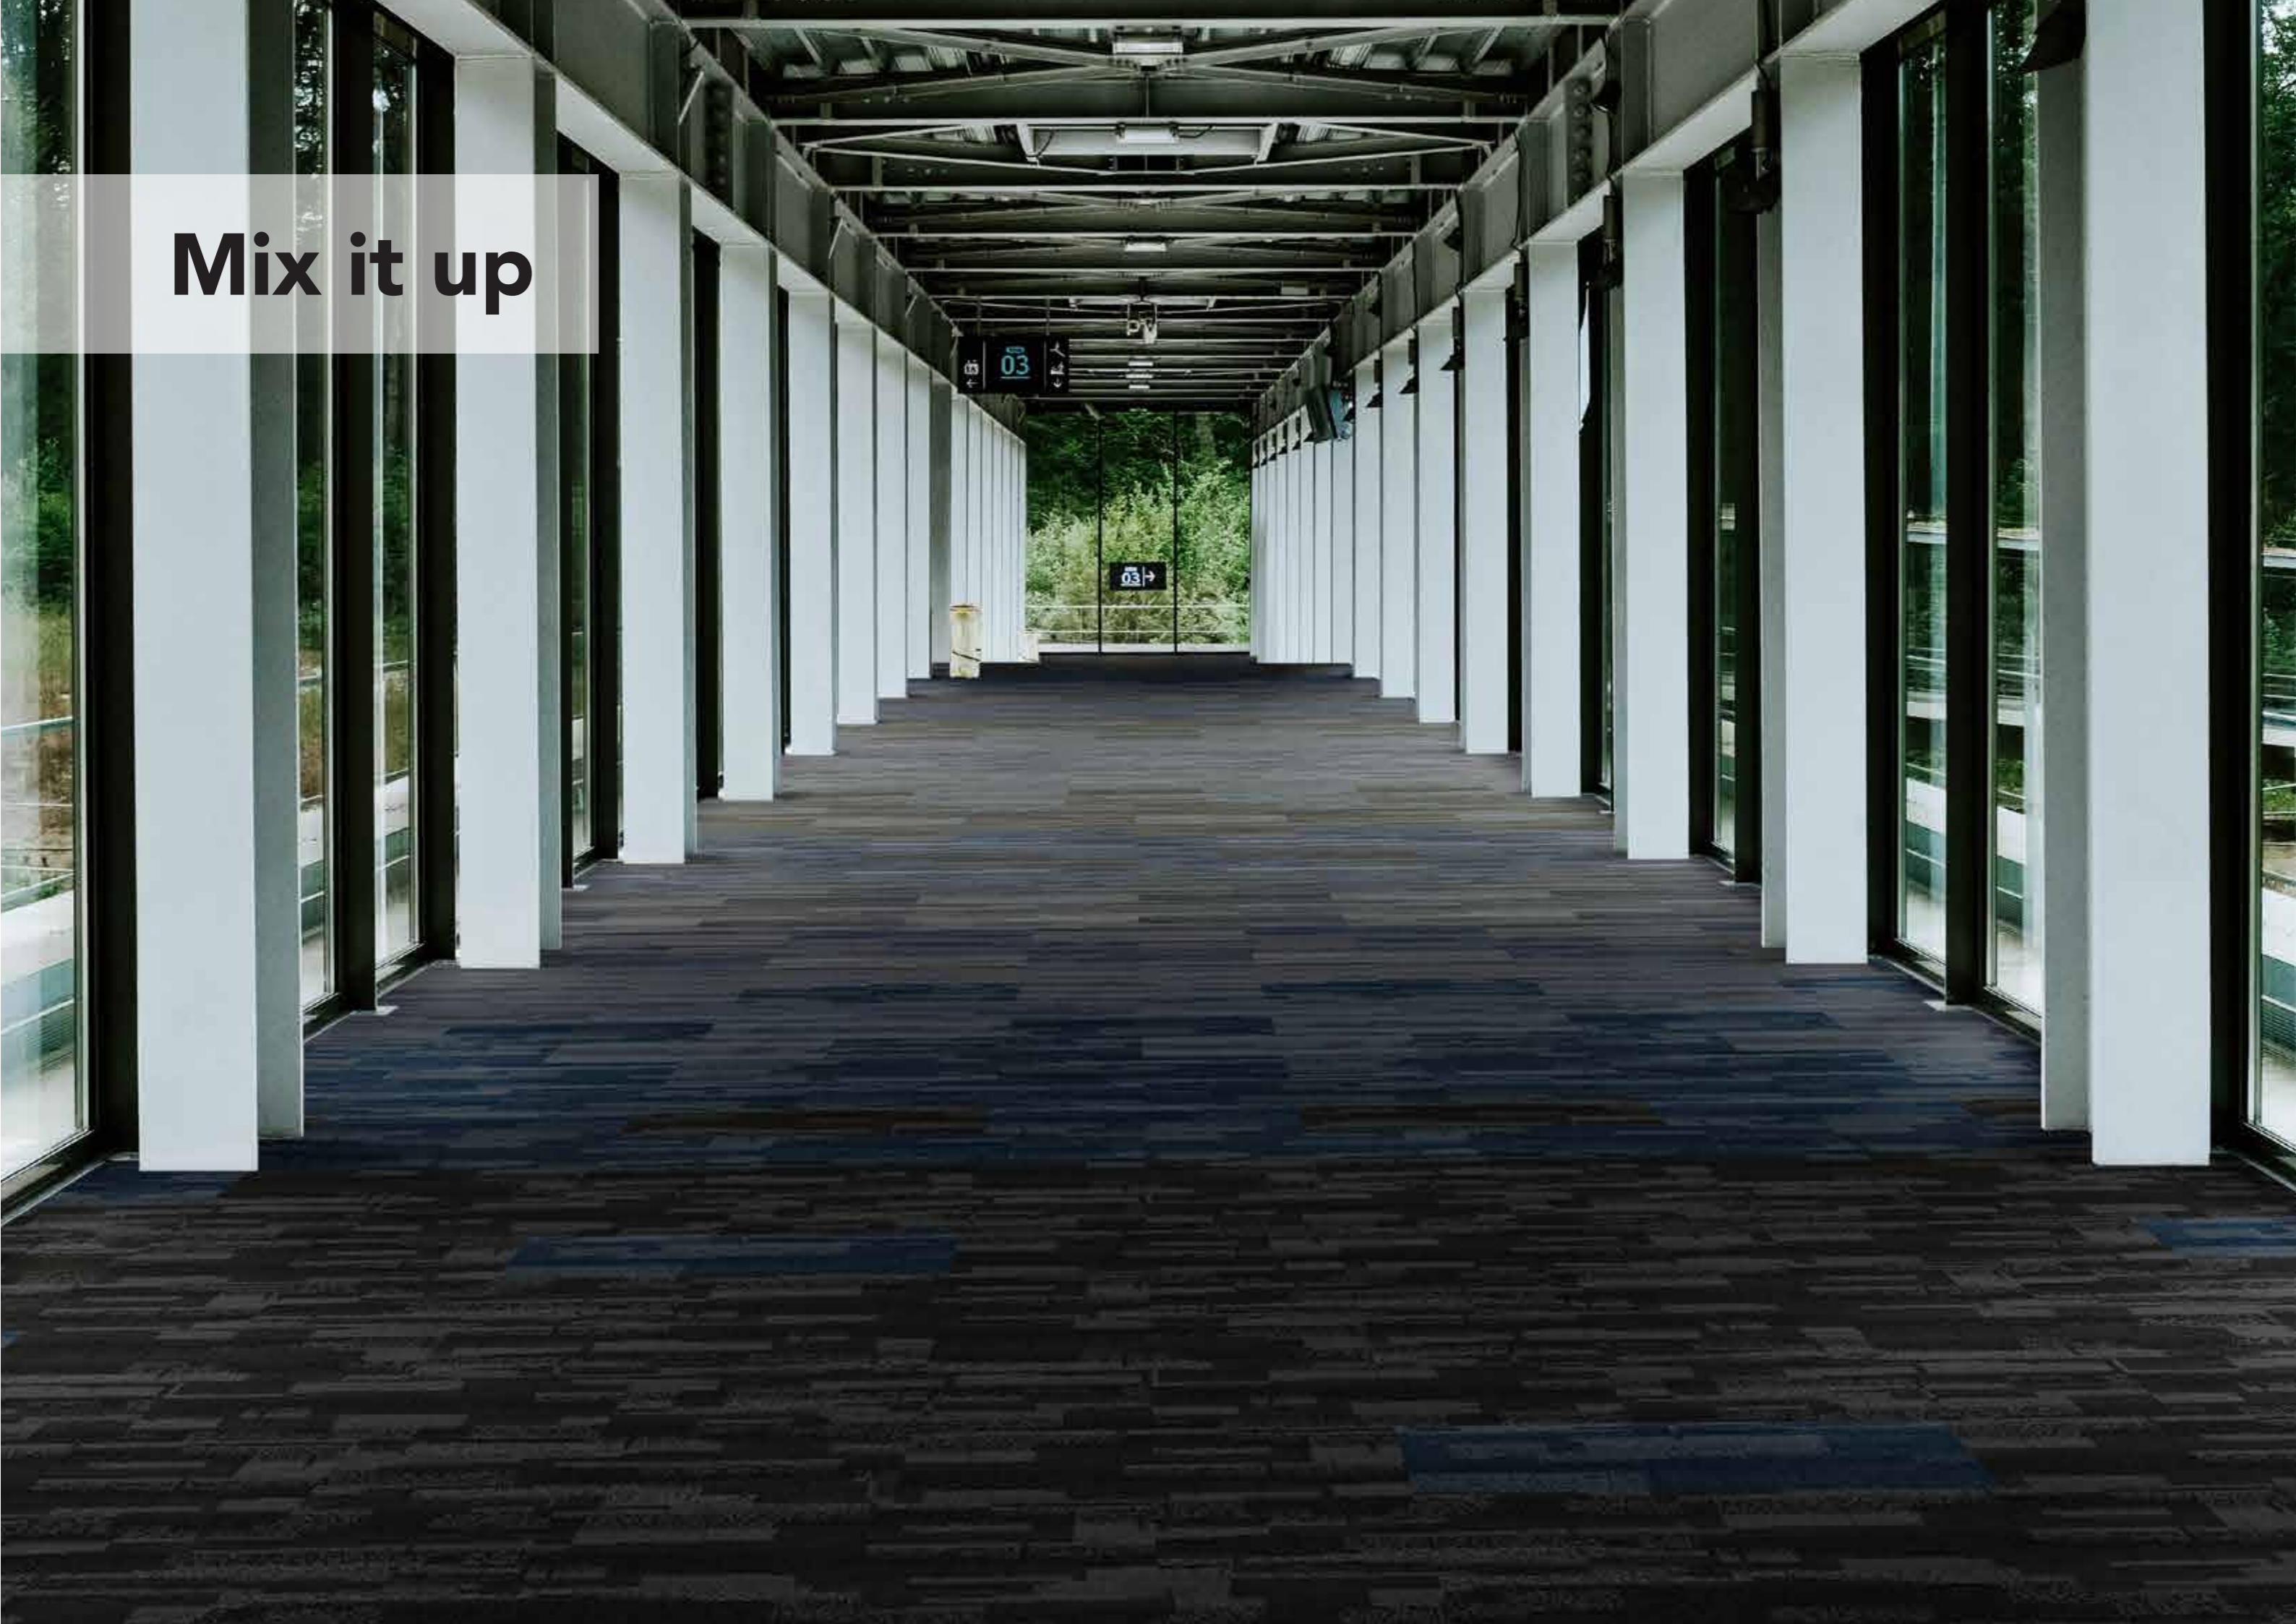

OVERHAUL RS 05

AQUIRE RS 07

UPGRADE RS 09

Mix it up