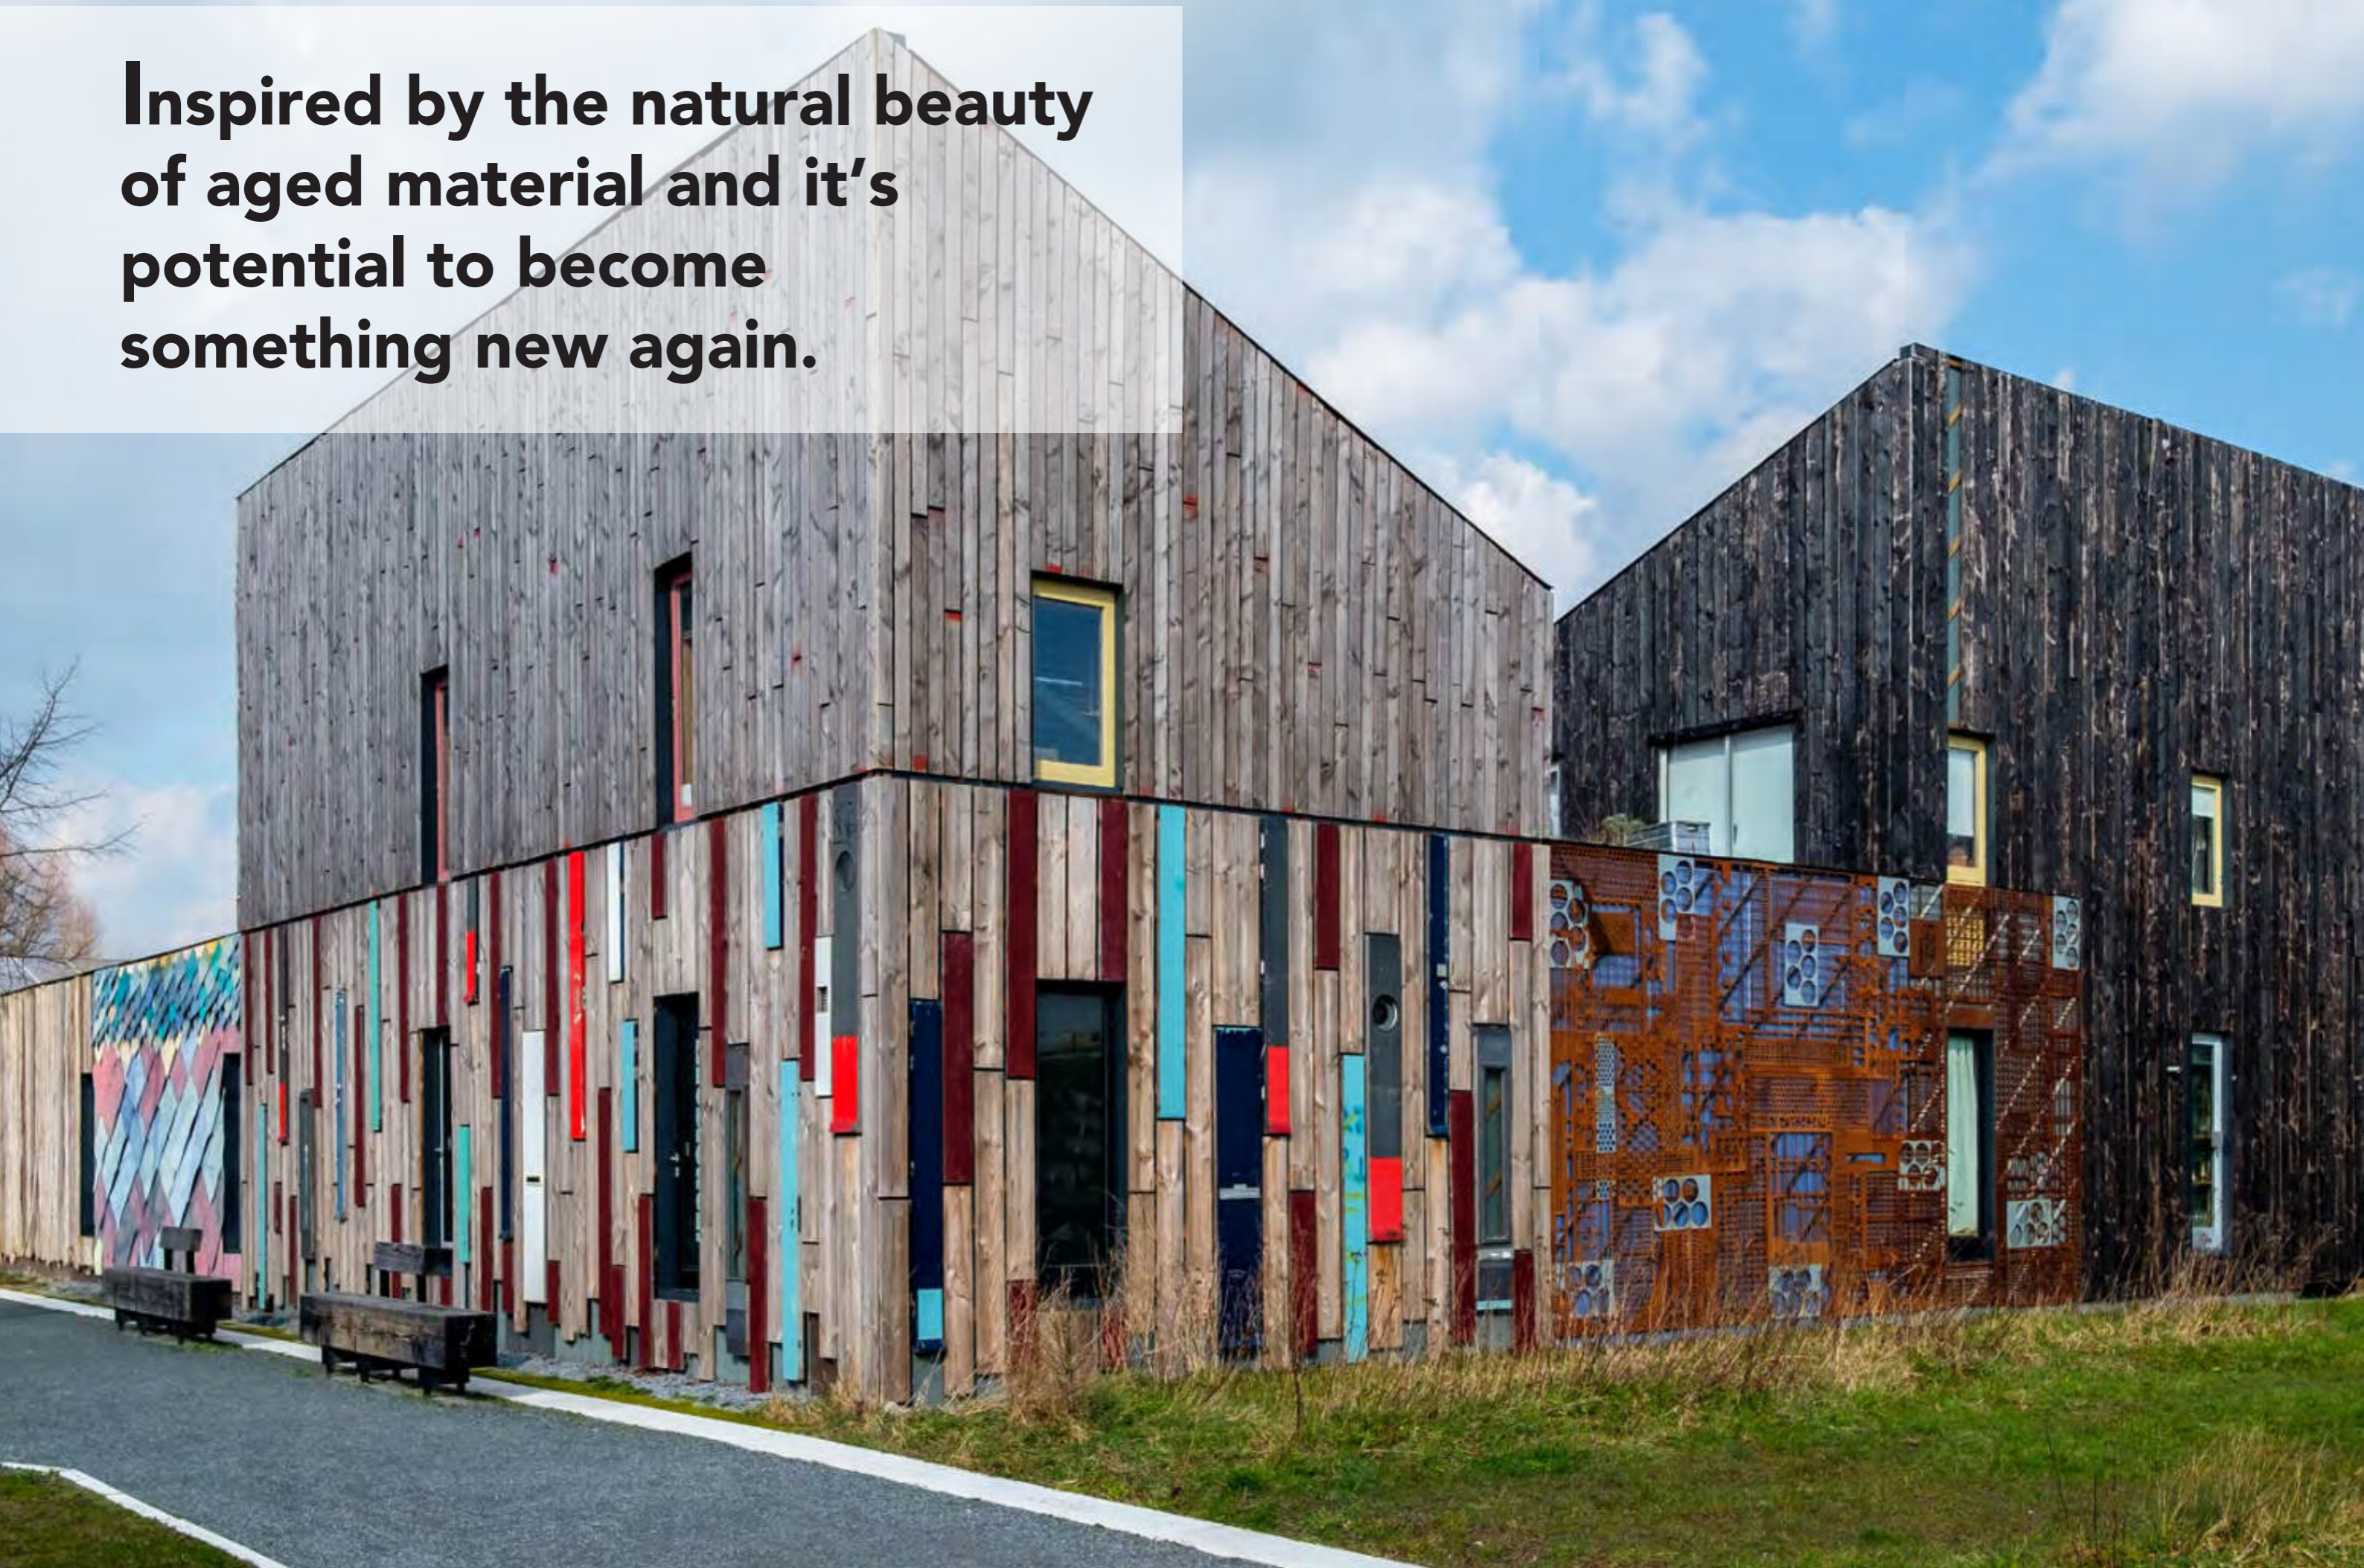

Inspired by the natural beauty of aged material and its potential to become something new again.