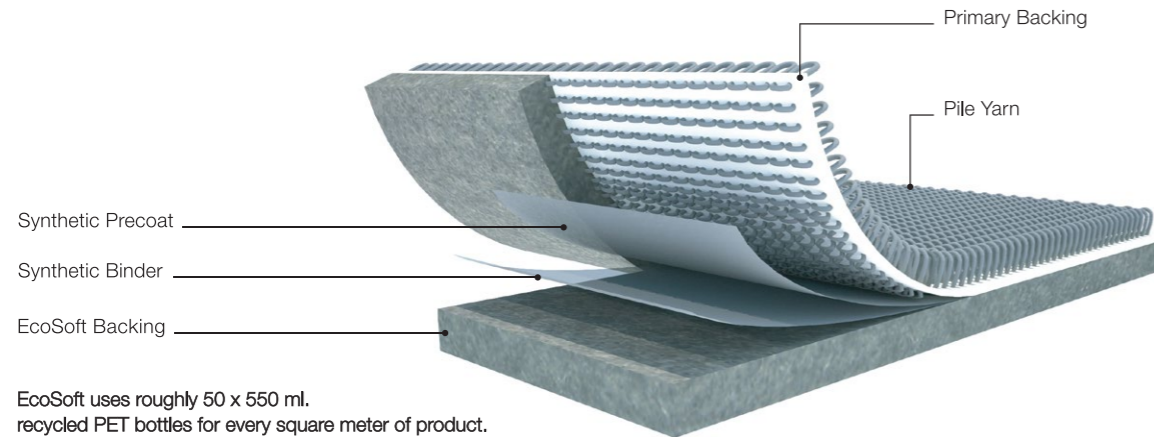

We will RECYCLE OVER 1,000,000,000 discarded PLASTIC BOTTLES by 2025

EcoSoft®

Sustainable Performance and Value

EcoSoft® is made from 80% post-consumer material reengineered from millions of discarded drinking water bottles, plus 5 to 10% post-industrial recycled PET. This environmentally friendly backing not only meets all the stringent performance criteria required for modular carpet, but consistently out performs conventional PVC and bitumen hard back, as well as urethane cushion back in terms of durability, underfoot comfort, acoustical propensity and indoor air quality.

EcoSoft® Outstanding Features

- > 85% recycled content backing
- > 100% recyclable
- > No PVC, Bitumen or Fiberglass content
- > Suitable for installation onto wet slab up to 99% RH
- > Superior Acoustical Propensity - outperforms hardback by 150% to 175% per Green Star IEQ10 internal noise level requirements
- > Excellent Dimensional Stability BS EN 986 less than 0.15%
- > Cushioning reduces wear and tear, fiber crush and user fatigue
- > EcoSoft® backed modular carpet product contributes up to 6 LEED points

In view of the superior properties outlined above, modular carpet with EcoSoft® backing is the ideal choice for Education facilities.

EcoSquare®

Sustainable Performance and Value

EcoSquare® is another step in Carpet Inter's ongoing Sustainability and Reclamation program, repurposing waste material into a recycled high performance modular carpet backing.