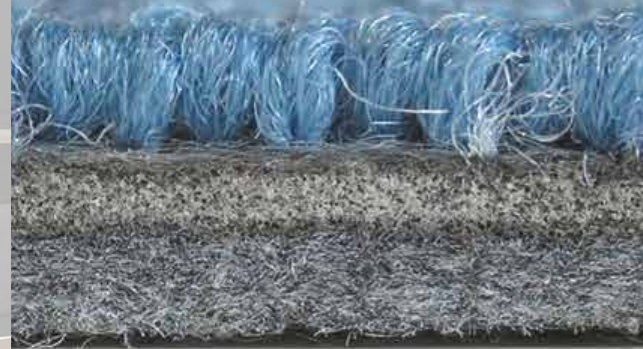

THE PATH TO ONE BILLION

To date EcoSoft® has recycled over 787million PET bottles from polluting our planet... Be a part of this mission!

At Carpets Inter, we create modular carpet that does more than just make the world more beautiful; it makes it more livable. We do this with products that meet stringent indoor air-quality needs, are safe to manufacture and utilize and incorporate recycled materials wherever feasible including our unique EcoSoft® backing fabricated from millions of recycled plastic bottles. Our commitment to ecological sustainability extends beyond our product. We practice it in everything we do – from manufacturing facilities that maintain the highest environmental standards, to reducing our carbon footprint in every facet of our global business.