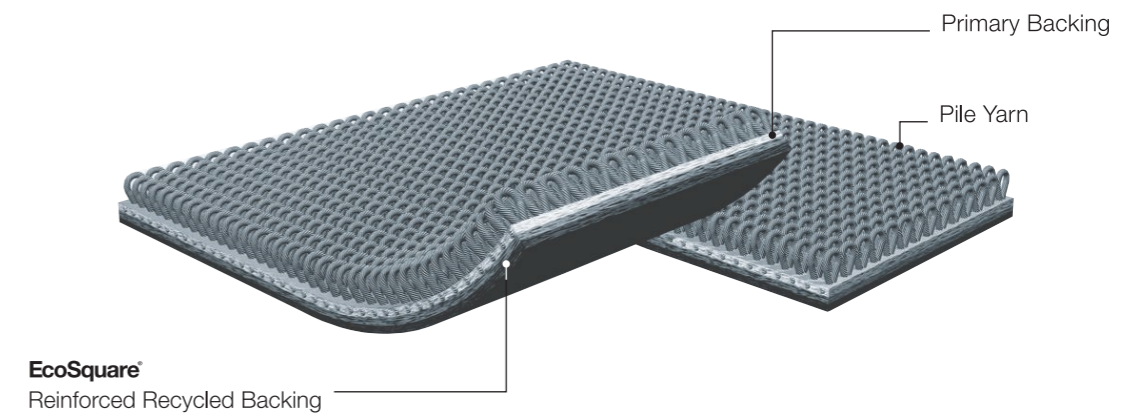

EcoSquare® Outstanding Features

- > 63.5% recycled content backing
- > 100% recyclable
- > Meets Greenstar best practice guidelines
- > Free of toxic plasticisers and stabilisers
- > Excellent Dimensional Stability BS EN 986 less than 0.15%
- > EcoSquare® backed modular carpet product contributes up to 5 LEED points