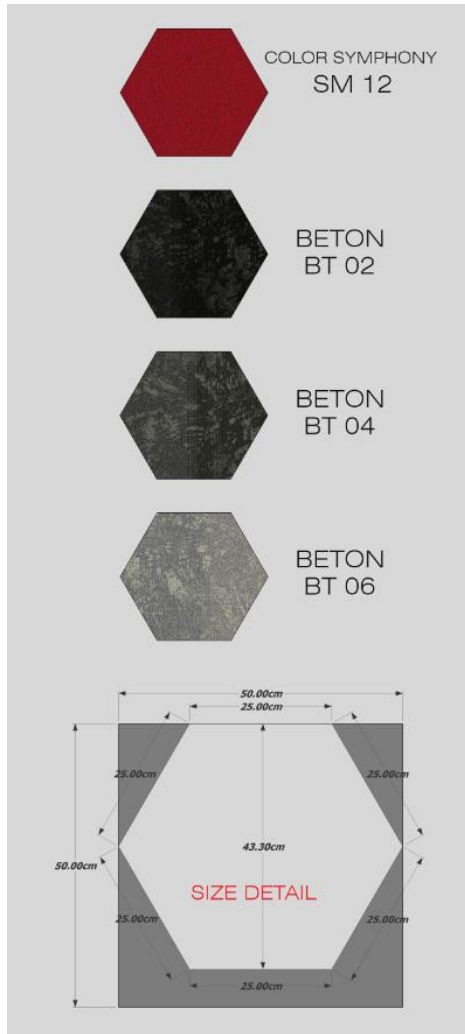

MODULAR INSERT, LOGO & WAYFINDING

MODULAR INSERT, LOGO & WAYFINDING

EBB
EB 05

FLATLANDS COLOR SYMPHONY
FL 10 / FL 11 / FL 12 SM 01

MODULAR INSERT, LOGO & WAYFINDING

MODULAR INSERT, LOGO & WAYFINDING

MODULAR INSERT, LOGO & WAYFINDING