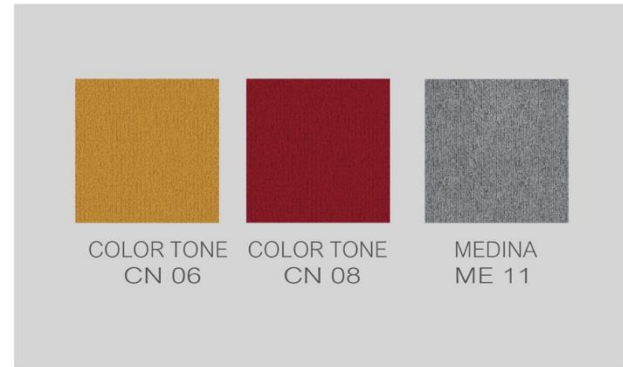

MODULAR INSERT, LOGO & WAYFINDING