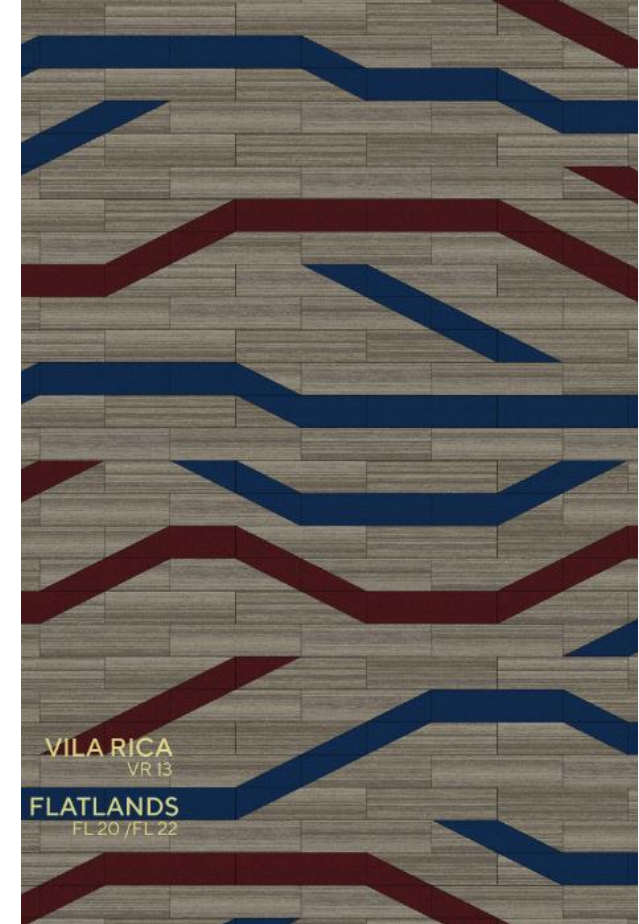

Carpets Inter[®]

MODULAR INSERT, LOGO & WAYFINDING

Modular Carpet Tile

MODULAR INSERT, LOGO & WAYFINDING

MODULAR INSERT, LOGO & WAYFINDING

MODULAR INSERT, LOGO & WAYFINDING

MODULAR INSERT, LOGO & WAYFINDING

MODULAR INSERT, LOGO & WAYFINDING

MODULAR INSERT, LOGO & WAYFINDING

EBB
EB 05

FLATLANDS COLOR SYMPHONY
FL 10 / FL 11 / FL 12 SM 01

MODULAR INSERT, LOGO & WAYFINDING

MODULAR INSERT, LOGO & WAYFINDING

MODULAR INSERT, LOGO & WAYFINDING