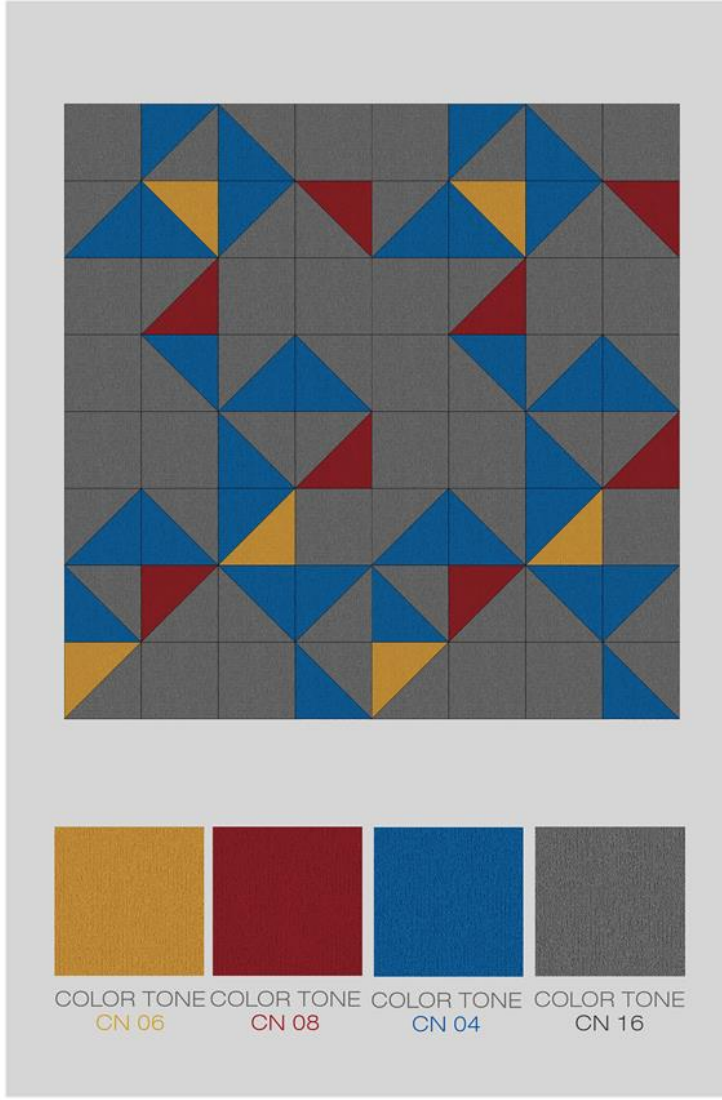

MODULAR INSERT, LOGO & WAYFINDING