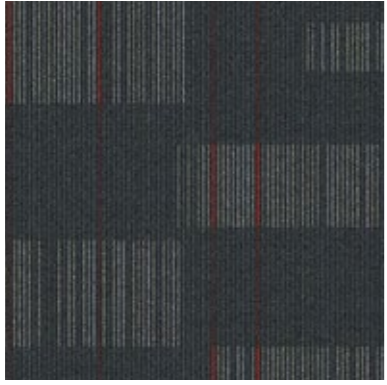

TRUSS RED
OS 231