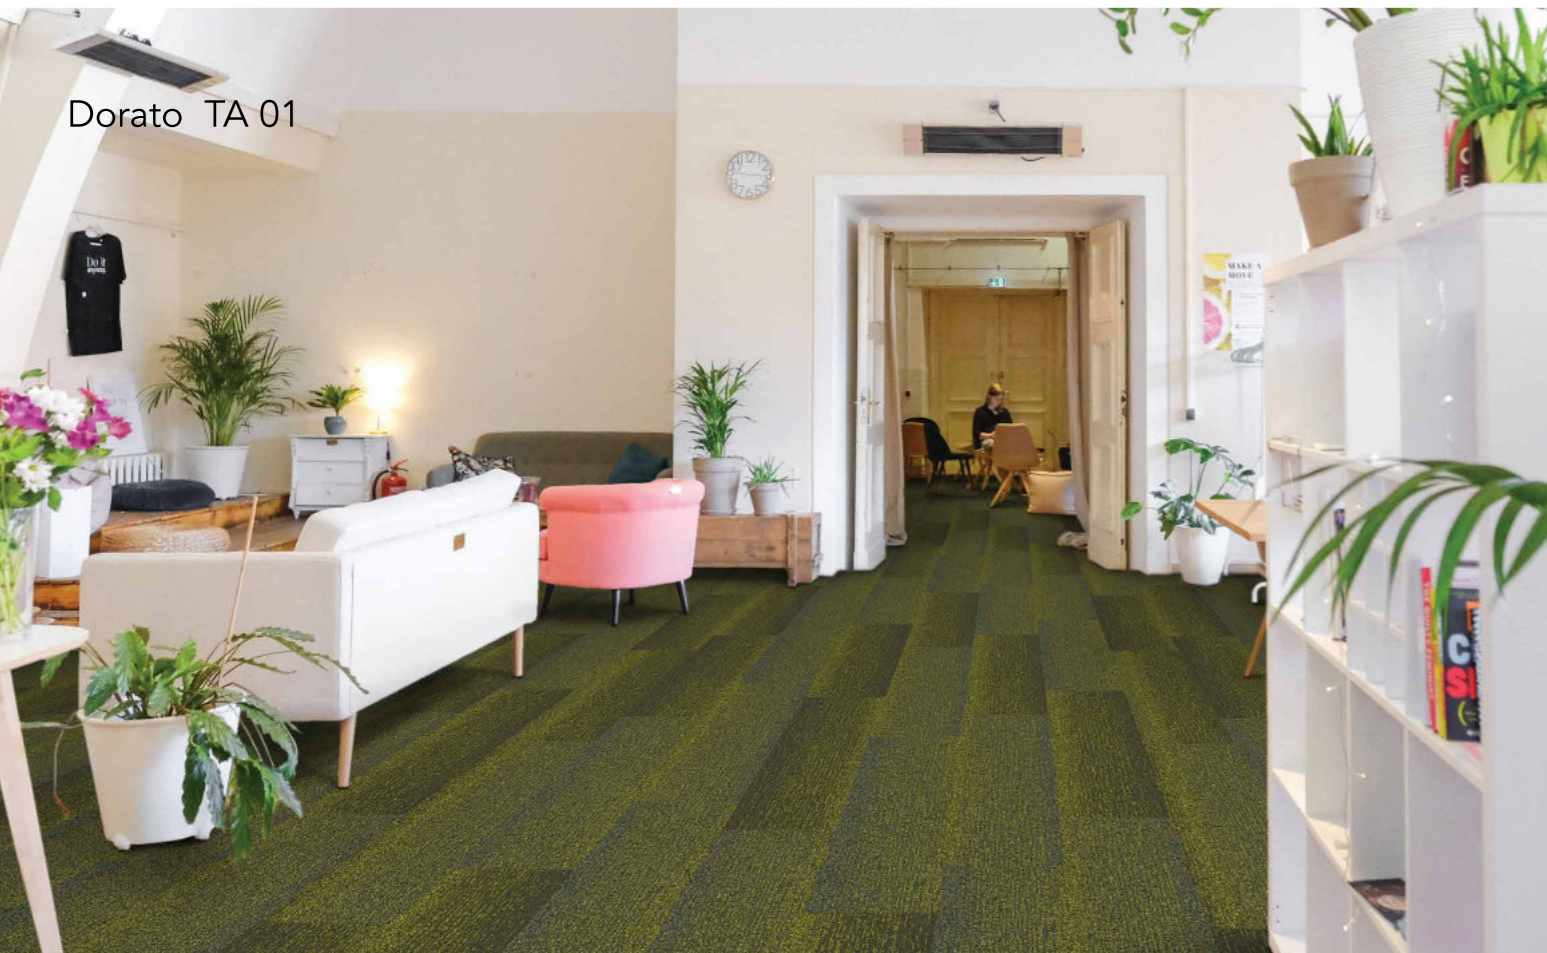

Credit: Belmadar / Photography by Robert Walsh

**TAVOLA IS A TEXTURAL
PATTERN COMPRISED OF
TWO 'LIGHT AND DARK'
TONAL COMPONENTS
TO CREATES A NATURAL
ORGANIC EFFECT.**

Dorato TA 01