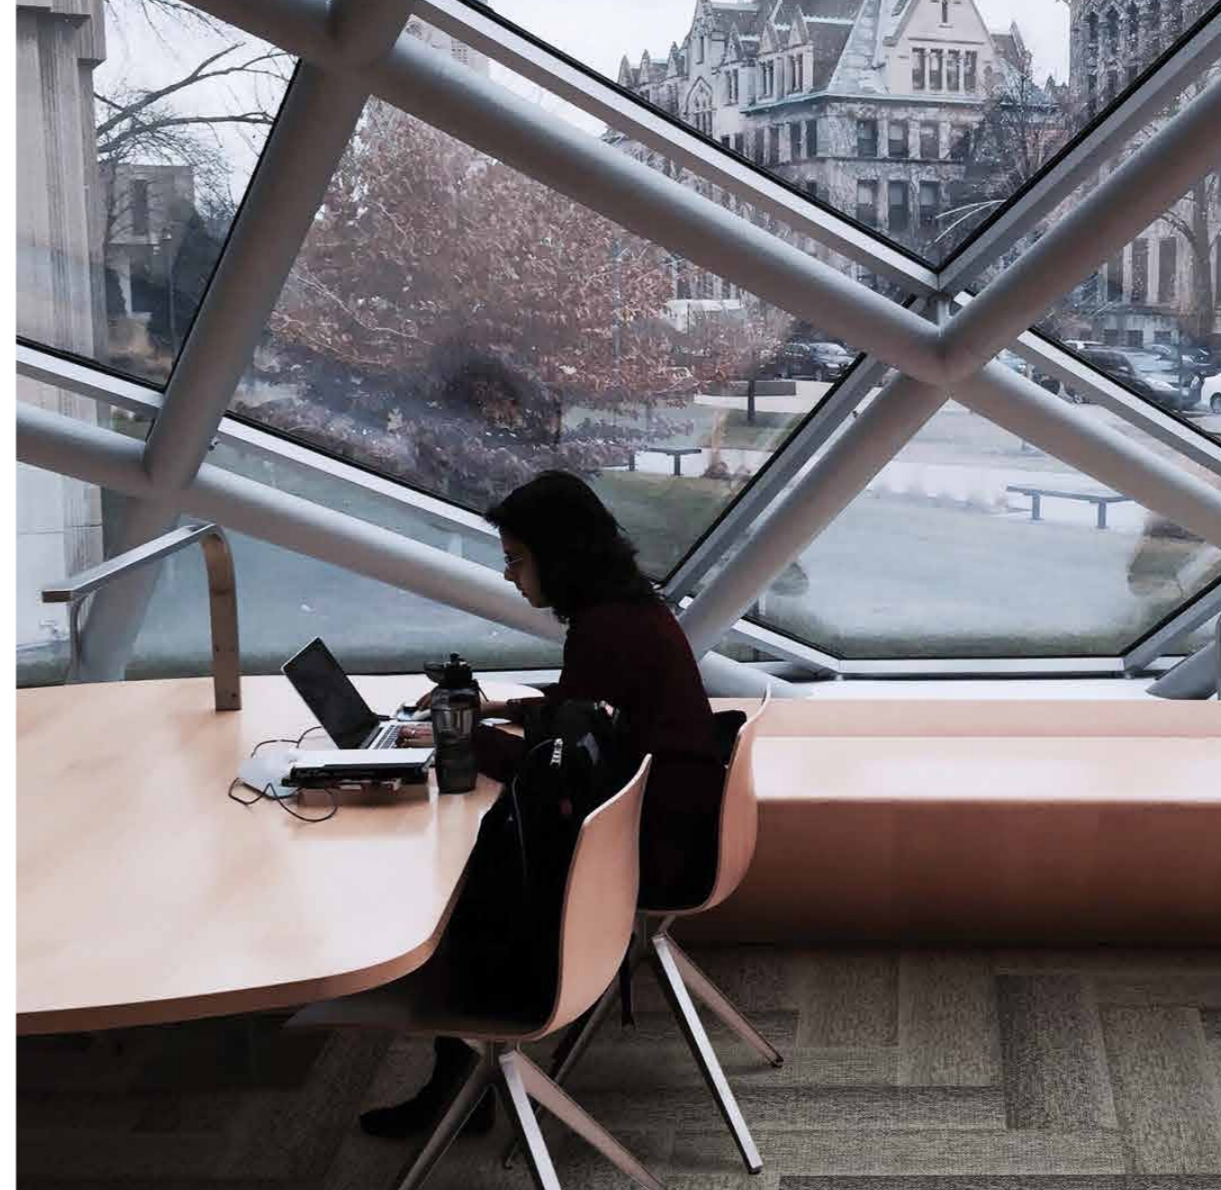

Blu TA 05
Nero TA 06
Macchiato TA 08