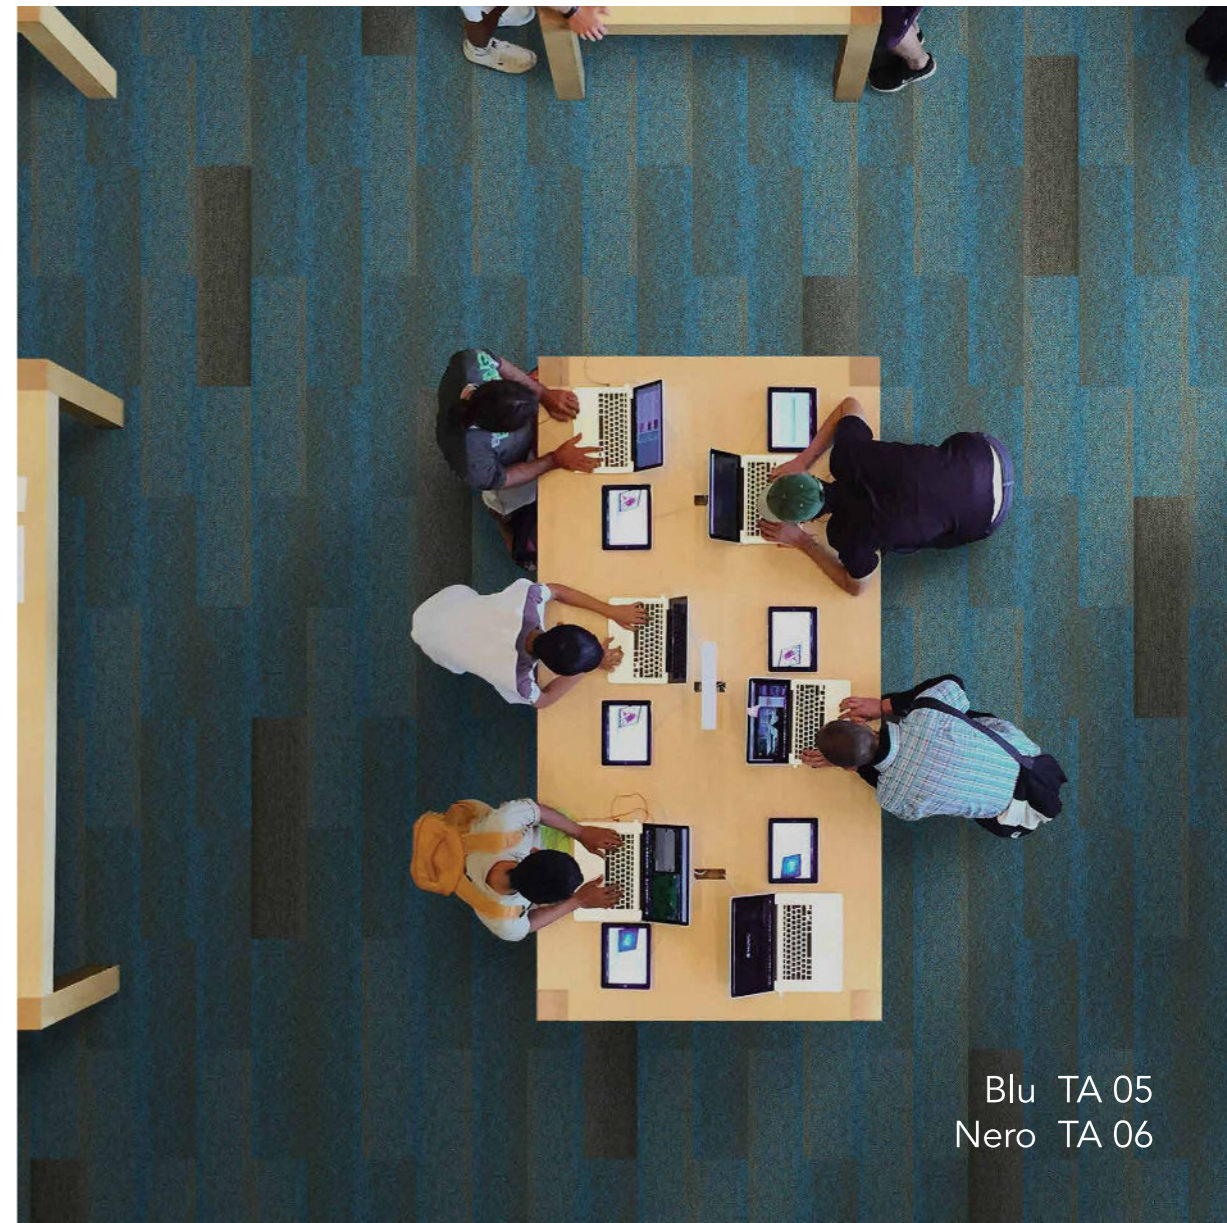

Credit: Belmadar / Photography by Robert Walsh

**TAVOLA IS A TEXTURAL
PATTERN COMPRISED OF
TWO 'LIGHT AND DARK'
TONAL COMPONENTS
TO CREATES A NATURAL
ORGANIC EFFECT.**

Dorato TA 01