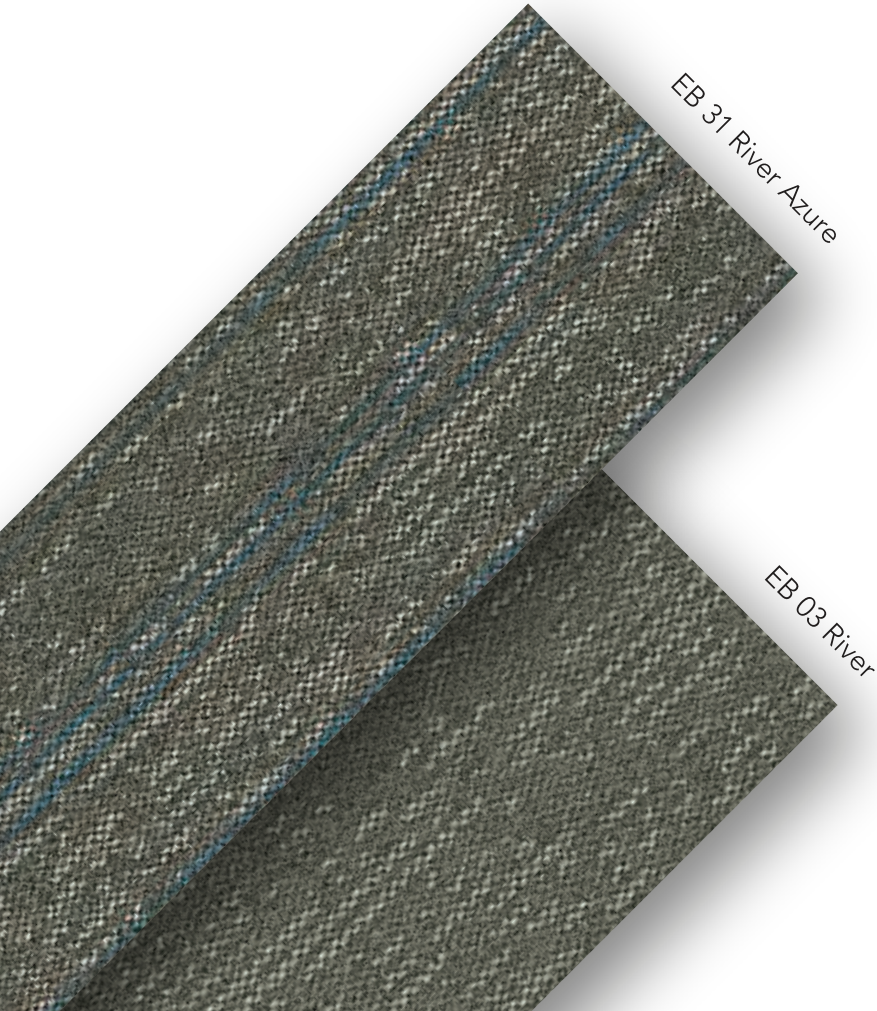

EB 42
Estuary Emerald

EBB-Wash is a dynamic organic pattern that will accentuate any interior floor space.

FL 10
Sapo

EB 43
Estuary Sand

FL 11
Lantoto

**OUR COMMITMENT SPANS FROM THE P
DURABILITY AND SUPERIOR UNDERFOO
OF MAKING OUR WORLD MORE HABITAE**