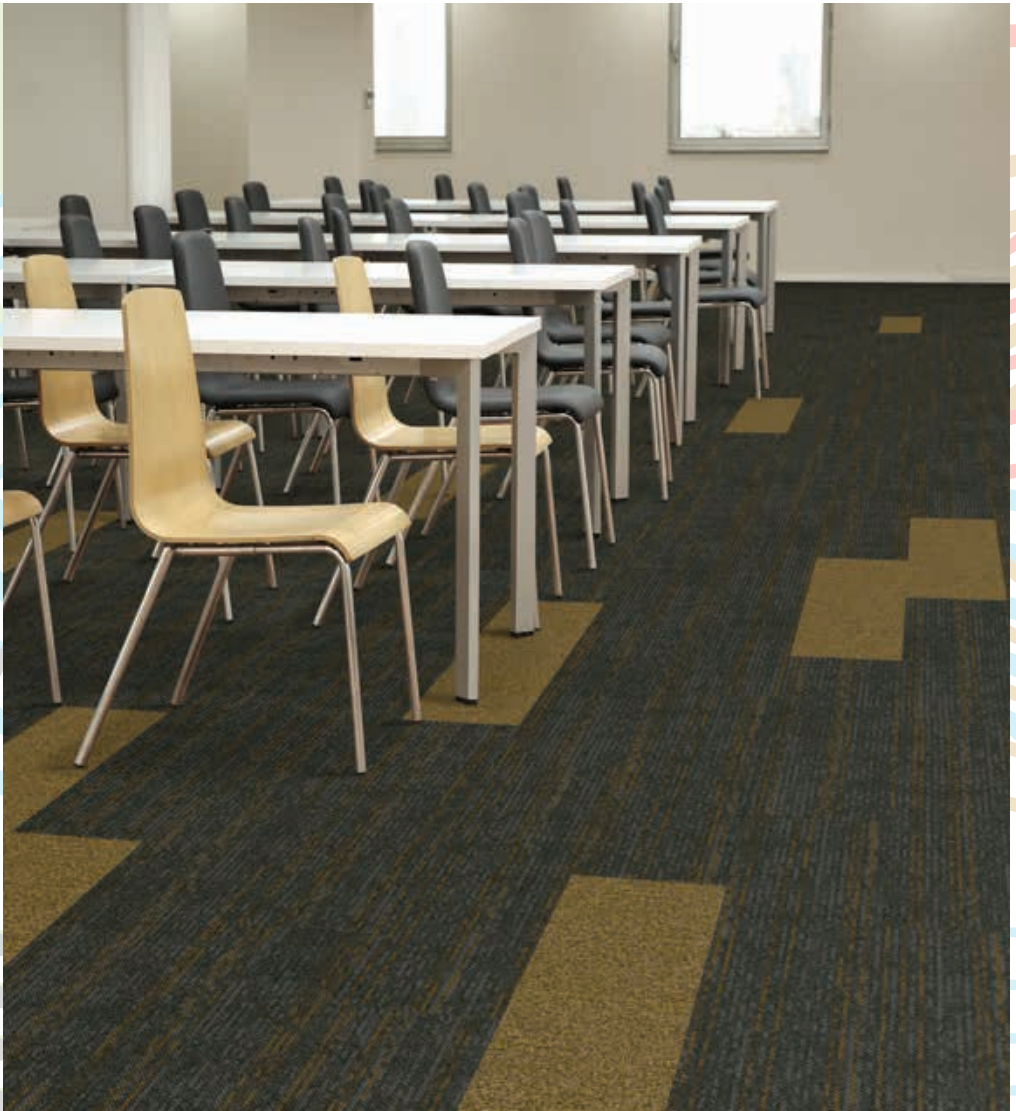

EB 42
Estuary Emerald

EBB-Wash is a dynamic organic pattern that will accentuate any interior floor space.

FL 10
Sapo

EB 43
Estuary Sand

FL 11
Lantoto

**OUR COMMITMENT SPANS FROM THE P
DURABILITY AND SUPERIOR UNDERFOO
OF MAKING OUR WORLD MORE HABITAE**