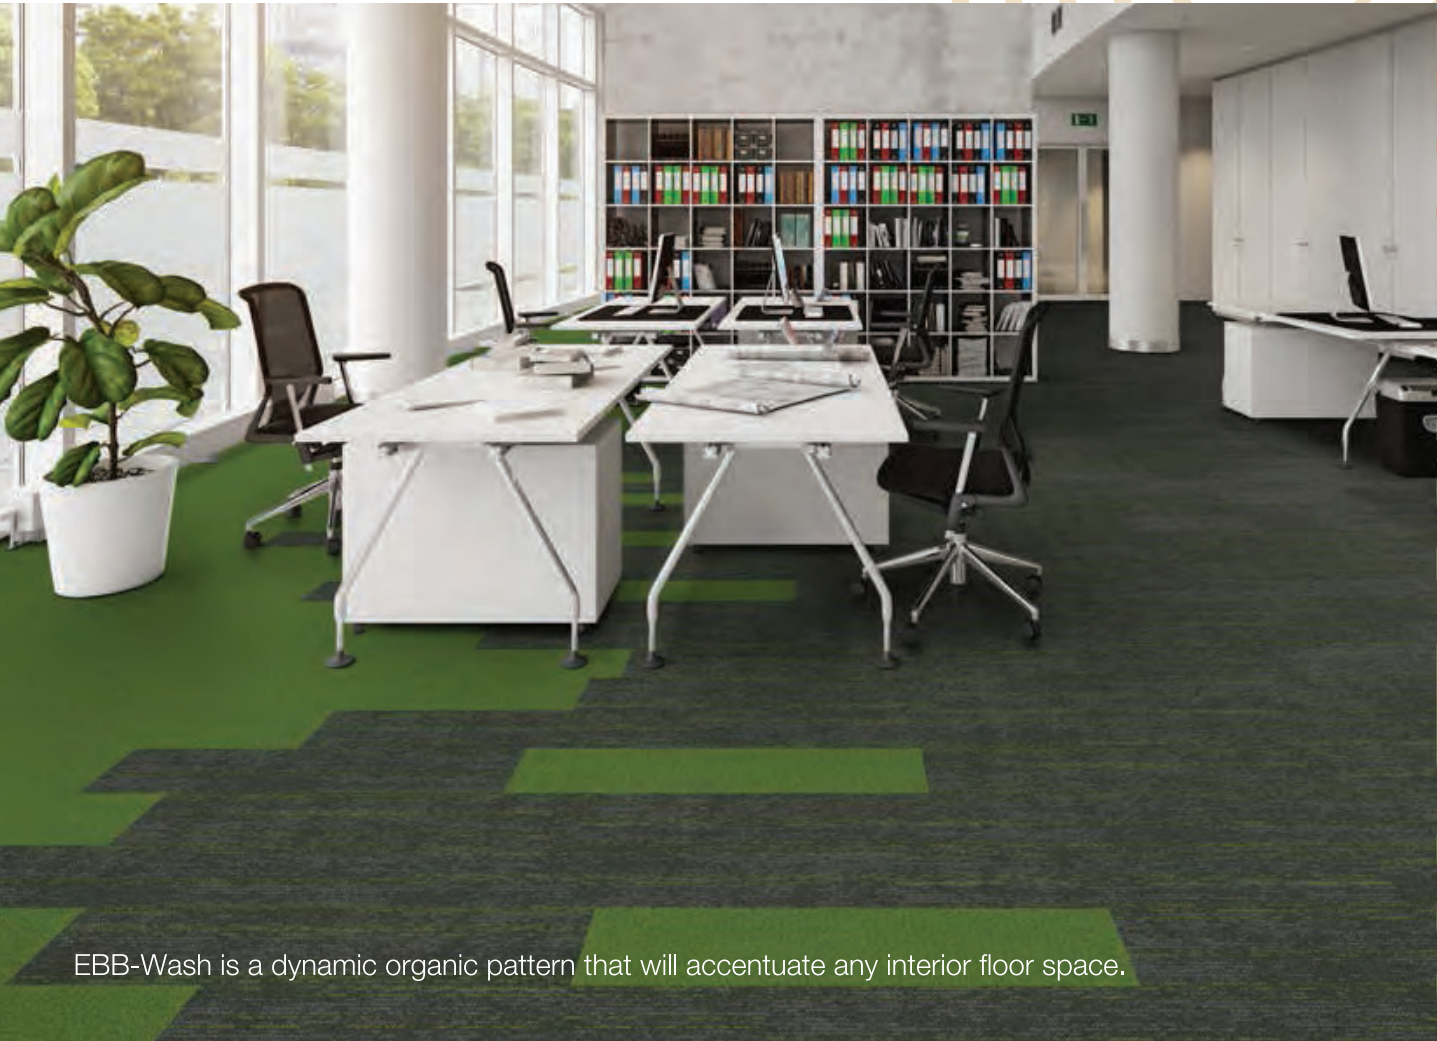

EBB-Wash is a dynamic organic pattern that will accentuate any interior floor space.